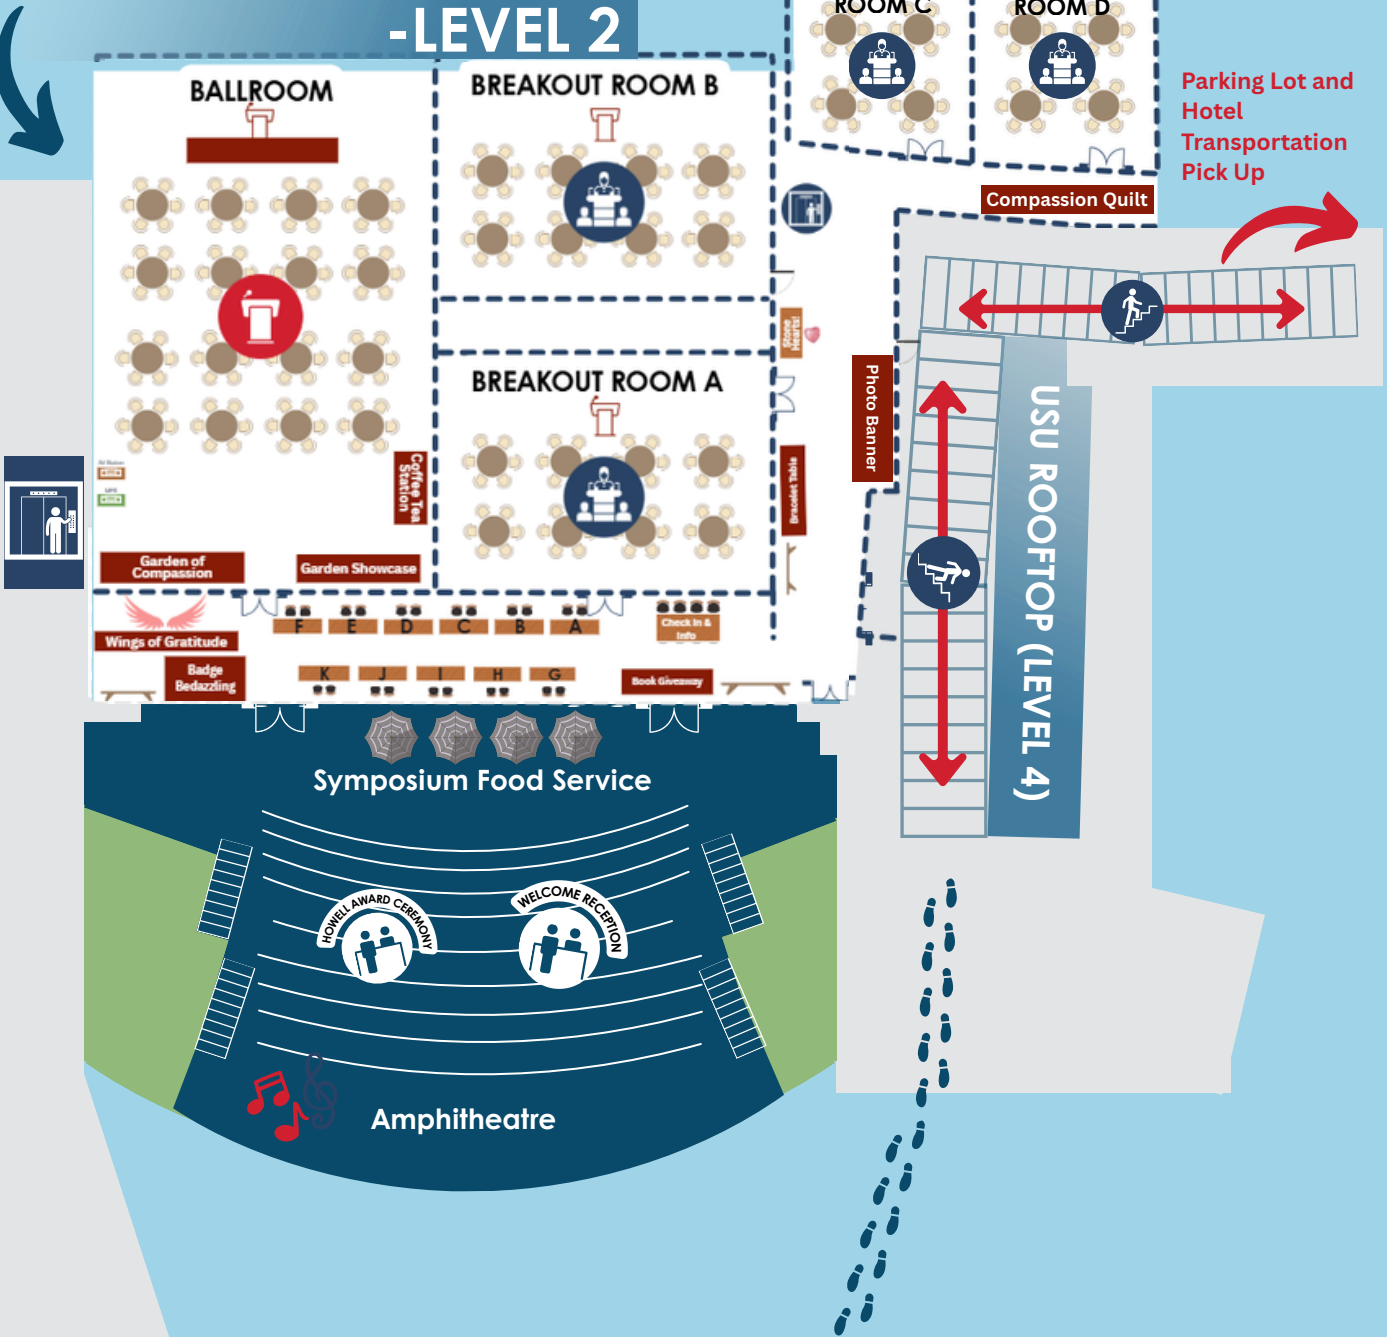

Compassion Quilt

Parking Lot and Hotel Transportation Pick Up

AV Station
MPS

Coffee Tea Station

Stones Hearts!

Bracelet Table

Photo Banner

Garden of Compassion

Garden Showcase

Wings of Gratitude

Badge Bedazzling

Check In & Info

Book Giveaway

HOWELL AWARD CEREMONY

Food Service / Buffet

WELCOME RECEPTION

Amphitheatre

USU BALLROOM

BALLROOM - LEVEL 2

OVERVIEW OF CSUSM

Exhibitor Table location

LEGEND

Breakout Room

Hotel Transport

Chair Yoga

Ballroom

Staircase

Bathroom

Food Service

Pathway

Elevator

Reception